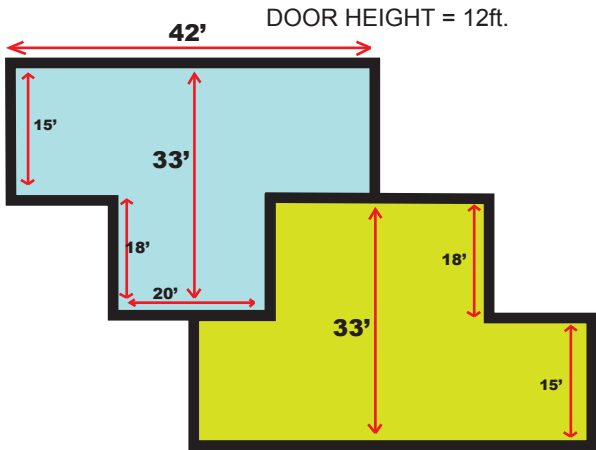

DETAILED T-HANGAR MAP

**ALL ABOARD STORAGE
AIRPORT DEPOT**

386.239.3536
1575 AVIATION CTR. PKWY,
DAYTONA BEACH, FL 32114

G

REST ROOM

H

RESTROOM

VACANT
T-HANGARS ARE
SHOWN IN GREEN

F

NOTE: DRAWING IS FOR DIRECTIONAL PURPOSES ONLY AND IS NOT TO SCALE