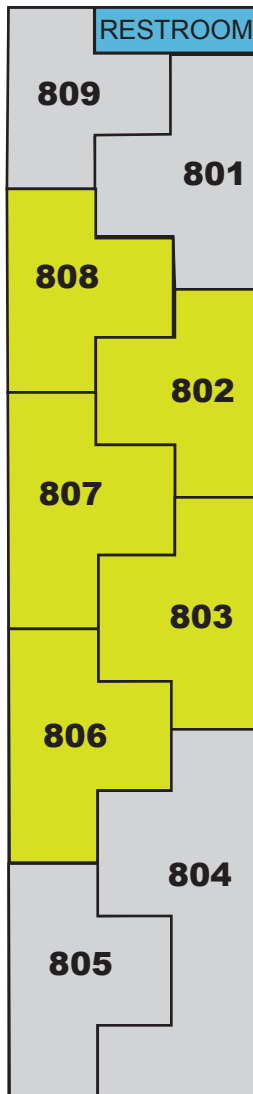

DETAILED T-HANGAR MAP

**ALL ABOARD STORAGE
AIRPORT DEPOT**

386.239.3536
1575 AVIATION CTR. PKWY,
DAYTONA BEACH, FL 32114

G

REST ROOM

H

RESTROOM

VACANT
T-HANGARS ARE
SHOWN IN GREEN

F

NOTE: DRAWING IS FOR DIRECTIONAL PURPOSES ONLY AND IS NOT TO SCALE