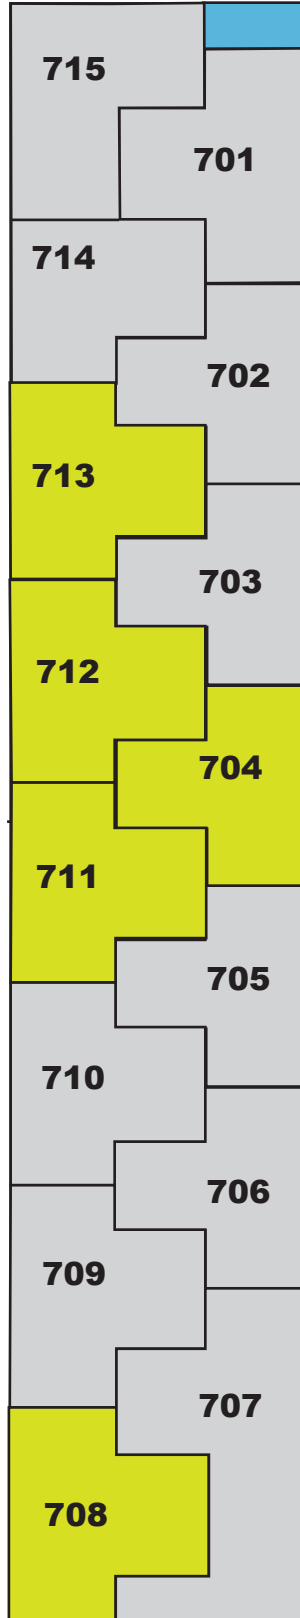

DETAILED T-HANGAR MAP

**ALL ABOARD STORAGE
AIRPORT DEPOT**

386.239.3536
1575 AVIATION CTR. PKWY,
DAYTONA BEACH, FL 32114

G

REST ROOM

H

RESTROOM

VACANT
T-HANGARS ARE
SHOWN IN GREEN

F

NOTE: DRAWING IS FOR DIRECTIONAL PURPOSES ONLY AND IS NOT TO SCALE